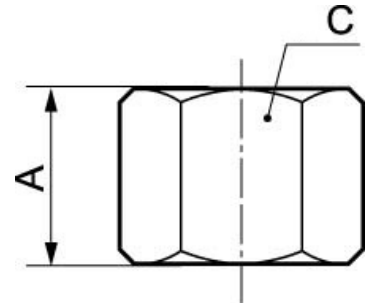

FITTINGS EXTENDERS, PLUGS

Female cap - A8

Min / Max operating pressure

0 / 15 bar

Part number	Female thread	Dim. A (mm)	Dim. C (mm)
A8 18	G1/8	13	14
A8 14	G1/4	15	17
A8 38	G3/8	17.5	20
A8 12	G1/2	20	24